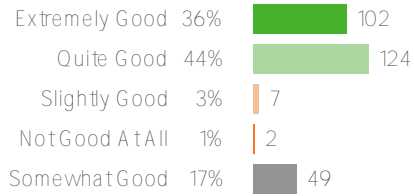

Washington Elementary School  
District

Favorable:

Favorable:

288 responses

District average:

Washington Elementary School District

Favorable:

288 responses