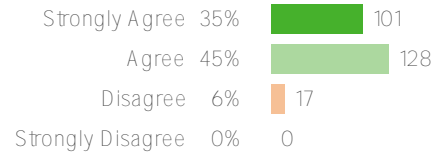

Favorable: