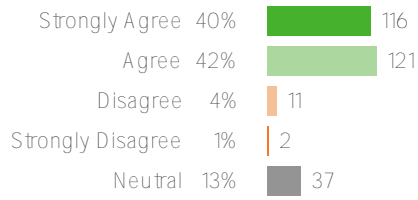

288 responses

District average:

Washington Elementary School
District

Favorable: